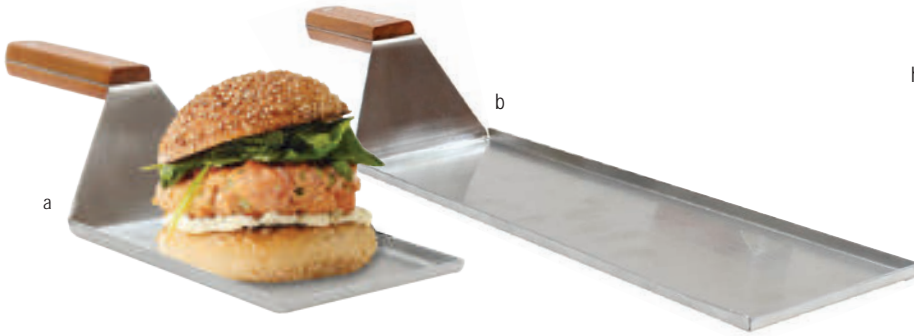

Each indentation measures
6.3cm dia x 1.8cm deep

h/i/j/k/l